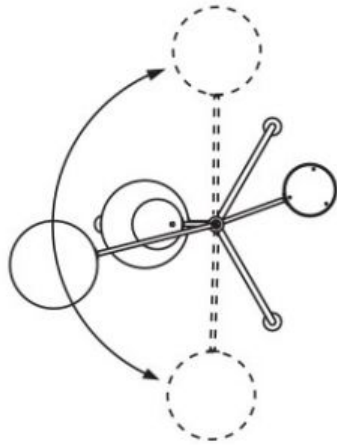

m o o o i[®]

Statistocrat Floor Lamp

by Atelier Van Lieshout

The floor lamp's lean aluminium body is really multifunctional with its towering two meters and all-embracing light beams, the tallest shade projecting light towards the ceiling while the wider shade acts as the perfect reading lamp. And what about the two other shades? The lowest is no shade ... but a surprisingly useful side table. Perfect to support a laptop or your favorite drink, it's always in the spotlight!

m o o o i[®]

dimensions

min. 90cm | 35,4"
max. 120cm | 47,2"

130cm | 51,2"

200cm | 78,7"